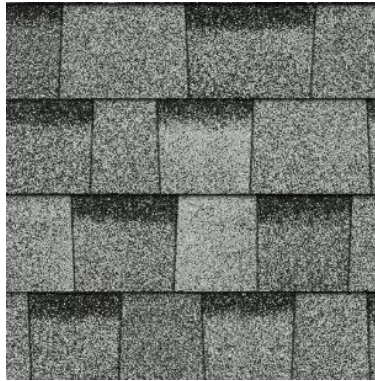

Approved Color Palette for Roof Shingles (Page 2)

Manufacturer: Owens Corning* Shingles: Dimensional Style / 240 LB roof square rating

Approved Colors:

Sierra Gray